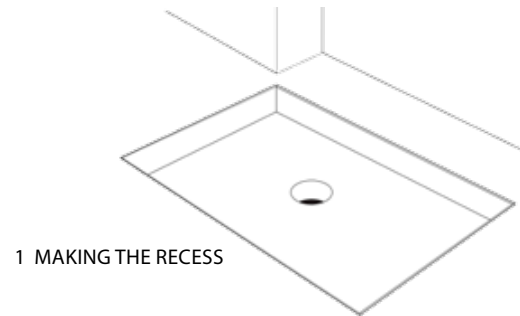

TECHNICAL DETAILS

MatLine is useful and relevant in every building. The intelligent mat system consists of four parts: A mat, frame, strainer and fitting. A hook is supplied to make raising the mat. The mat is flush with the surrounding floor and surrounded by a slim steel frame in stainless steel. There is a strainer under the mat to catch sand and gravel. Below that is the fitting, which is cast into the floor. Height-adjustable supports are available to order to facilitate the casting process.

- A: Mat
- B: Frame
- C: Strainer
- D: Fitting
- E: Height-adjustable supports (accessory)

To raise the mat, use the hook (supplied).
When the mat is raised, it locks automatically
into the raised position.

EASY TO CLEAN

MatLine helps to keep homes free of
The dirt falls into the gap between the

LINE ALL STRUCTURES

can be installed in any type of house or floor design including heavy concrete and light structures with timber beams. The mat efficiently removes dirt and mud, water. For all structures, the materials and building methods used must be suitable and approved.

INSTALLATION

MatLine can be installed in any house type and floor design.

2 INSERTING THE FITTING AND CASTING

3 INSERTING THE FRAME AND LAYING TILES

4 LAYING THE MAT

THE PERFECT CHOICE

- Stylish Danish design
- Minimises dirt in the home
- Easy to clean
- Connects directly to drain
- Flexible system, where the height can be adjusted depending on the door
- UV and chemical resistant nylon brushes that can withstand harsh weather
- Intelligent brushes, straighten themselves after use