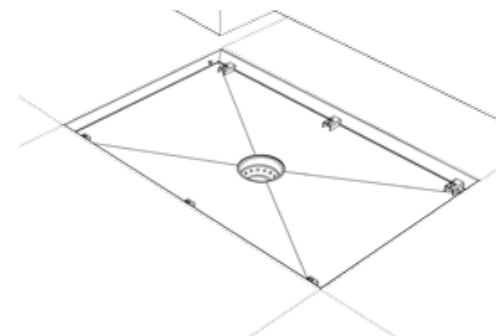

TECHNICAL DETAILS

MatLine is useful and relevant in every building. The intelligent mat system consists of four parts: A mat, frame, strainer and fitting. A hook is supplied to make raising the mat. The mat is flush with the surrounding floor and surrounded by a slim steel frame in stainless steel. There is a strainer under the mat to catch sand and gravel. Below that is the fitting, which is cast into the floor. Height-adjustable supports are available to order to facilitate the casting process.

EASY TO CLEAN

MatLine helps to keep homes free of
The dirt falls into the gap between the

LINE ALL STRUCTURES

can be installed in any type of house or floor design including heavy concrete and light structures with timber beams. The mat efficiently removes dirt and mud, water. For all structures, the materials and building methods used must be suitable and approved.

INSTALLATION

MatLine can be installed in any house type and floor design.

2 INSERTING THE FITTING AND CASTING

3 INSERTING THE FRAME AND LAYING TILES

4 LAYING THE MAT

THE PERFECT CHOICE

- Stylish Danish design
- Minimises dirt in the home
- Easy to clean
- Connects directly to drain
- Flexible system, where the height can be adjusted depending on the door
- UV and chemical resistant nylon brushes that can withstand harsh weather
- Intelligent brushes, straighten themselves after use

Nylon brushes

Length model	Dimension	Item no.	EAN no.
800	500 x 800 mm	6001.0800	5707692009025

Length model	Dimension	Item no.	EAN no.
800	780 mm	6001.0801	5707692009049
800	780 mm	6003.0800	5707692009063
800	D: 110 mm	6005.0000	5707692009087