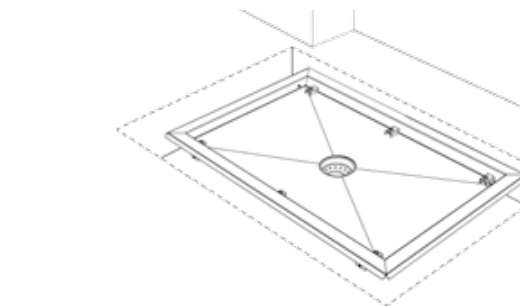

TECHNICAL DETAILS

MatLine is useful and relevant in every building. The intelligent mat system consists of four parts: A mat, frame, strainer and fitting. A hook is supplied to make raising the mat. The mat is flush with the surrounding floor and surrounded by a slim steel frame in stainless steel. There is a strainer under the mat to catch sand and gravel. Below that is the fitting, which is cast into the floor. Height-adjustable supports are available to order to facilitate the casting process.

EASY TO CLEAN

MatLine helps to keep homes free of
The dirt falls into the gap between the

LINE ALL STRUCTURES

can be installed in any type of house or floor design including heavy concrete and light structures with timber beams. The mat efficiently removes dirt and mud, water. For all structures, the materials and building methods used must be suitable and approved.

INSTALLATION

MatLine can be installed in any house type and floor design.

2 INSERTING THE FITTING AND CASTING

3 INSERTING THE FRAME AND LAYING TILES

4 LAYING THE MAT

THE PERFECT CHOICE

- Stylish Danish design
- Minimises dirt in the home
- Easy to clean
- Connects directly to drain
- Flexible system, where the height can be adjusted depending on the door
- UV and chemical resistant nylon brushes that can withstand harsh weather
- Intelligent brushes, straighten themselves after use

Nylon brushes

Length model	Dimension	Item no.	EAN no.
800	500 x 800 mm	6001.0800	5707692009025

Length model	Dimension	Item no.	EAN no.
800	780 mm	6001.0801	5707692009049
800	780 mm	6003.0800	5707692009063
800	D: 110 mm	6005.0000	5707692009087