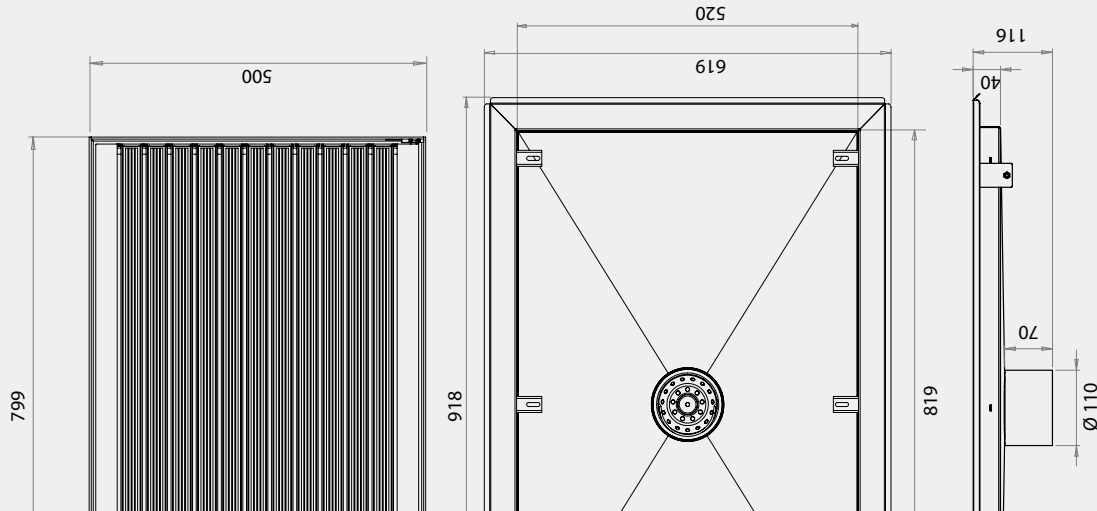

TECHNICAL DETAILS

MatLine is useful and relevant in every building. The intelligent mat system consists of four parts: A mat, frame, strainer and fitting. A hook is supplied to make raising the mat. The mat is flush with the surrounding floor and surrounded by a slim steel frame in stainless steel. There is a strainer under the mat to catch sand and gravel. Below that is the fitting, which is cast into the floor. Height-adjustable supports are available to order to facilitate the casting process.

INSTALLATION

MatLine can be installed in any house type and floor design.

2 INSERTING THE FITTING AND CASTING

3 INSERTING THE FRAME AND LAYING TILES

4 LAYING THE MAT

THE PERFECT CHOICE

- Stylish Danish design
- Minimises dirt in the home
- Easy to clean
- Connects directly to drain
- Flexible system, where the height can be adjusted depending on the door
- UV and chemical resistant nylon brushes that can withstand harsh weather
- Intelligent brushes, straighten themselves after use

Nylon brushes

Length model	Dimension	Item no.	EAN no.
800	500 x 800 mm	6001.0800	5707692009025

Length model	Dimension	Item no.	EAN no.
800	780 mm	6001.0801	5707692009049
800	780 mm	6003.0800	5707692009063
800	D: 110 mm	6005.0000	5707692009087