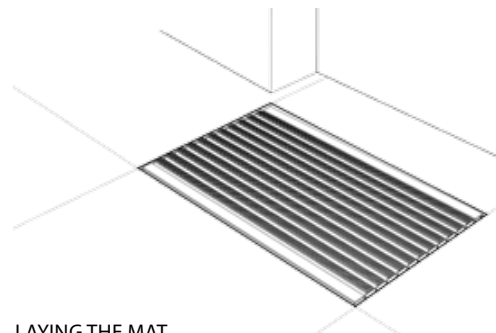

TECHNICAL DETAILS

MatLine is useful and relevant in every building. The intelligent mat system consists of four parts: A mat, frame, strainer and fitting. A hook is supplied to make raising the mat. The mat is flush with the surrounding floor and surrounded by a slim steel frame in stainless steel. There is a strainer under the mat to catch sand and gravel. Below that is the fitting, which is cast into the floor. Height-adjustable supports are available to order to facilitate the casting process.

EASY TO CLEAN

MatLine helps to keep homes free of
The dirt falls into the gap between the

LINE ALL STRUCTURES

can be installed in any type of house or floor design including heavy concrete and light structures with timber beams. The mat efficiently removes dirt and mud, water. For all structures, the materials and building methods used must be suitable and approved.

INSTALLATION

MatLine can be installed in any house type and floor design.

2 INSERTING THE FITTING AND CASTING

3 INSERTING THE FRAME AND LAYING TILES

4 LAYING THE MAT

THE PERFECT CHOICE

- Stylish Danish design
- Minimises dirt in the home
- Easy to clean
- Connects directly to drain
- Flexible system, where the height can be adjusted depending on the door
- UV and chemical resistant nylon brushes that can withstand harsh weather
- Intelligent brushes, straighten themselves after use